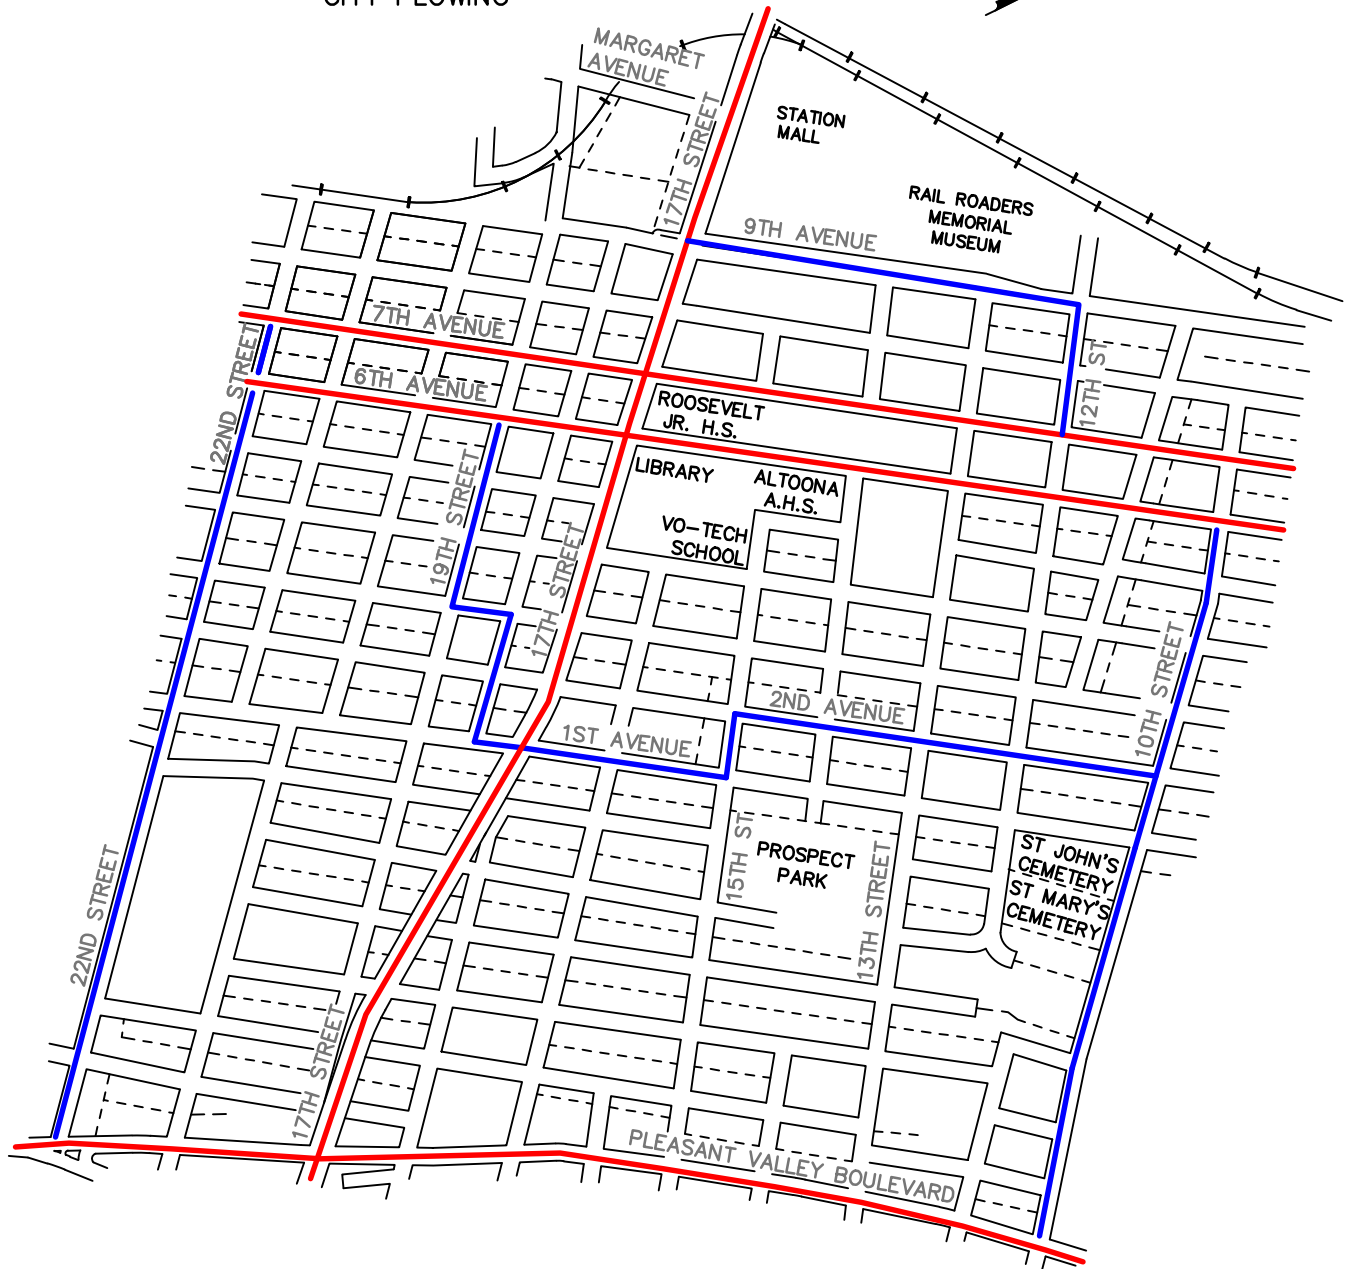

# SNOW EMERGENCY ROUTES

- STATE PLOWING
- CITY PLOWING

10th Street to 22nd Street  
Pleasant Valley Blvd to 9th Avenue/Margaret Avenue