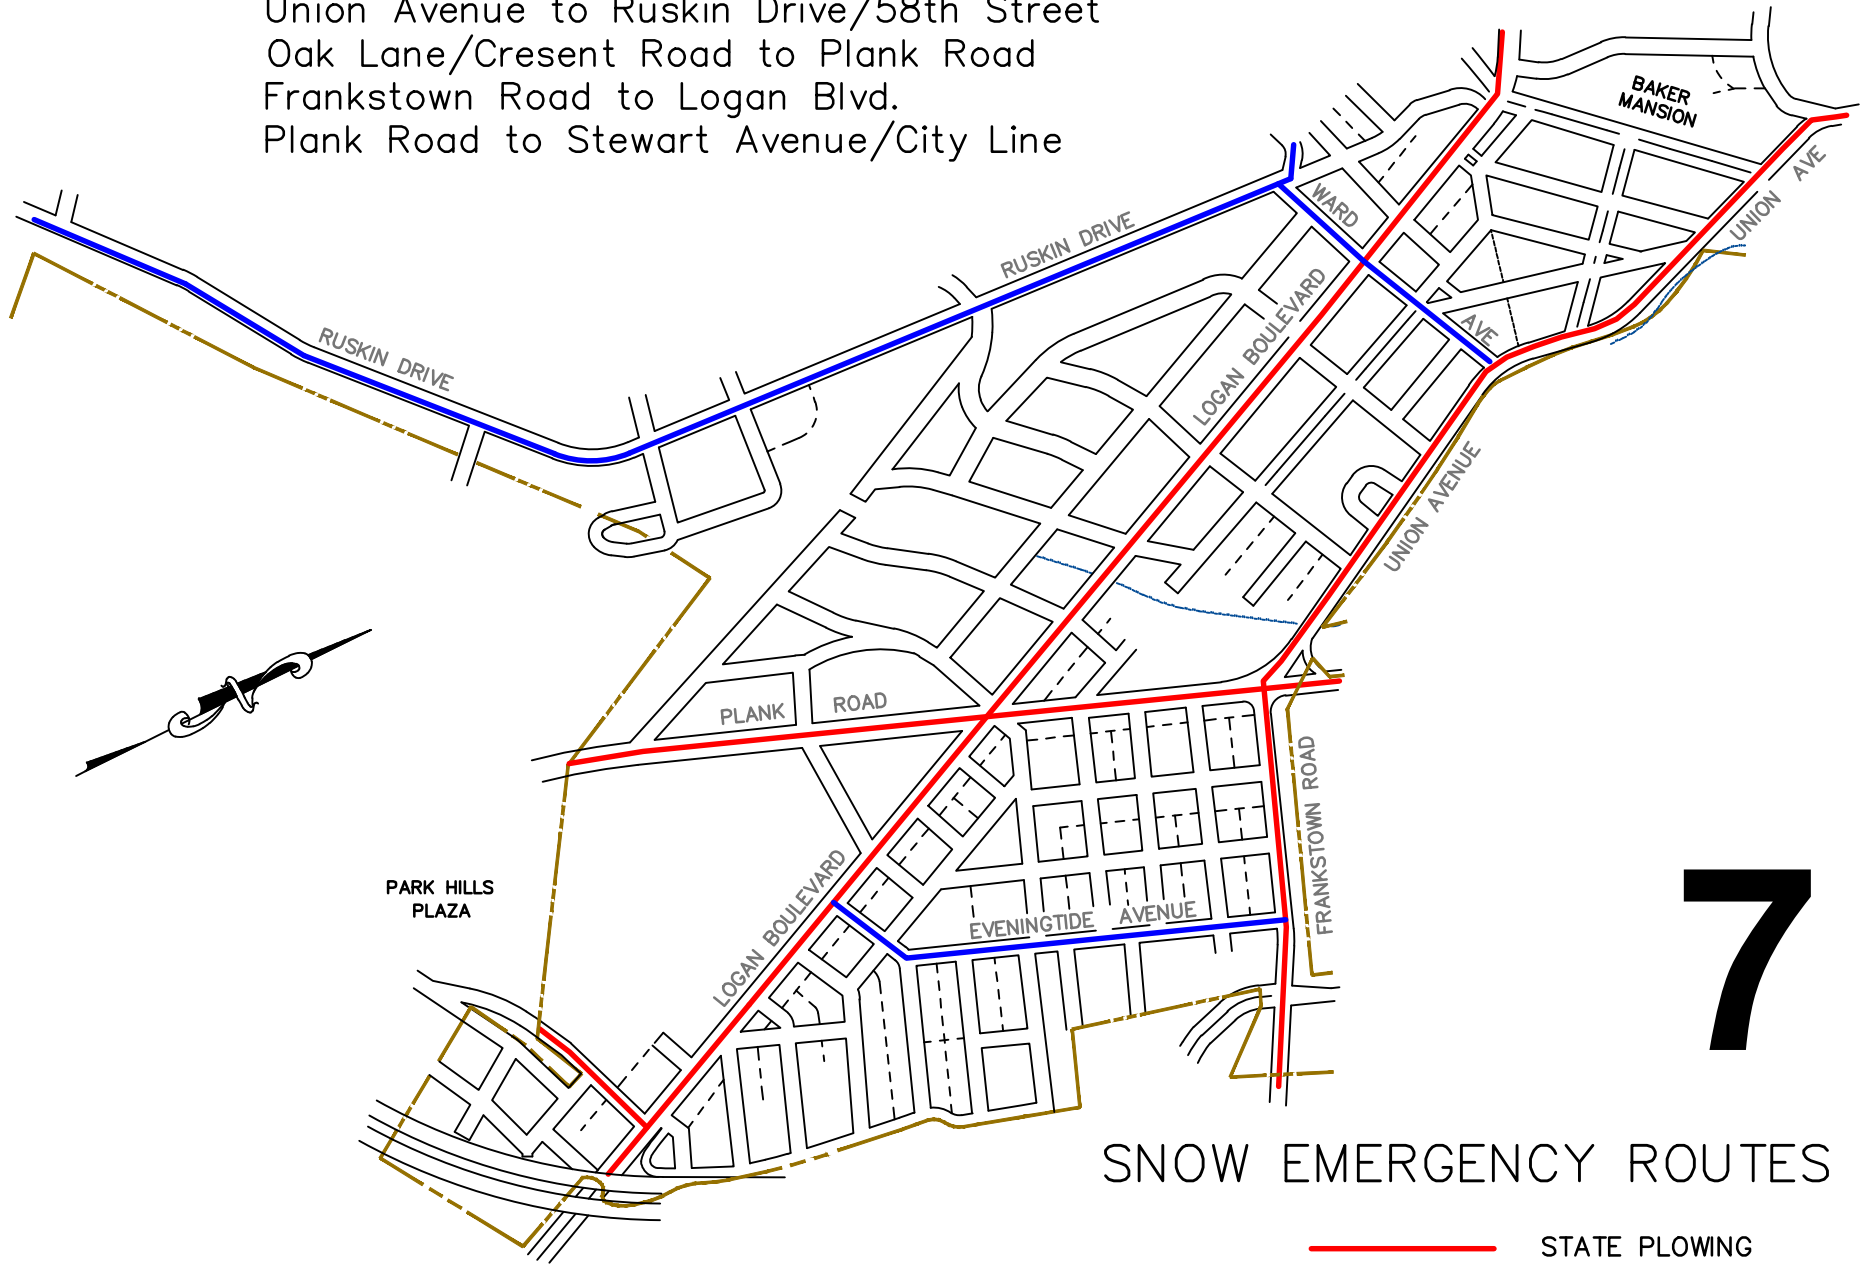

Union Avenue to Ruskin Drive/58th Street
Oak Lane/Crescent Road to Plank Road
Frankstown Road to Logan Blvd.
Plank Road to Stewart Avenue/City Line

7

SNOW EMERGENCY ROUTES

- STATE PLOWING
- CITY PLOWING