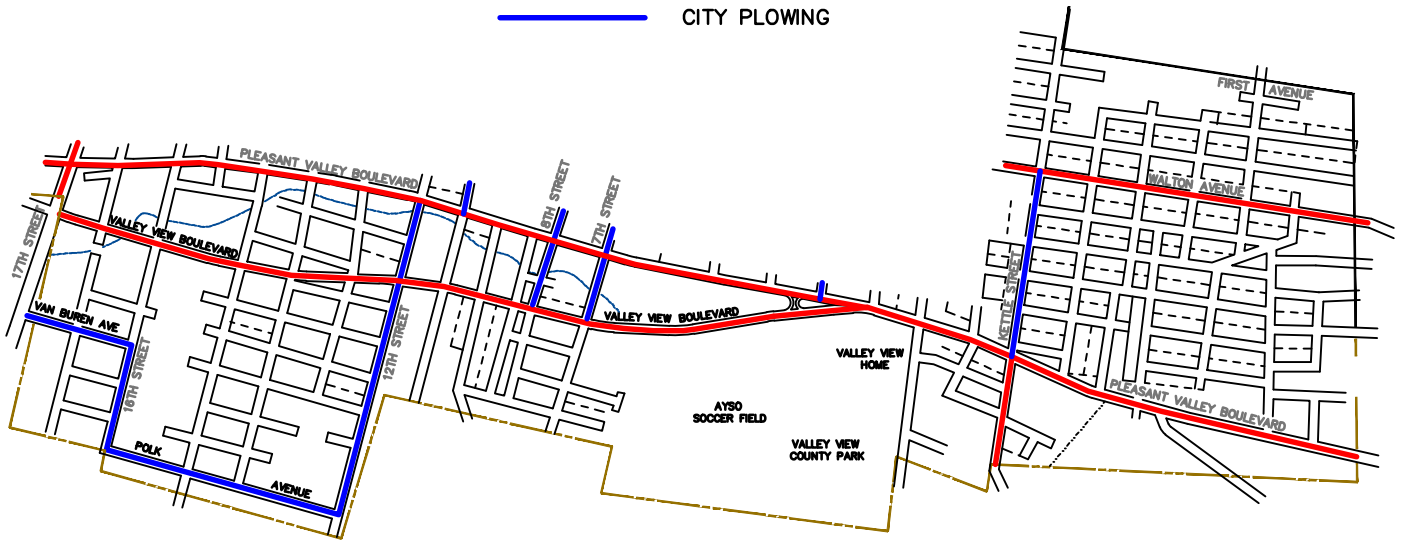

SNOW EMERGENCY ROUTES

- STATE PLOWING
- CITY PLOWING

17th Street to City Line at East End
Pleasant Valley Blvd to Polk Avenue
Pleasant Valley Blvd to E. 1st Avenue