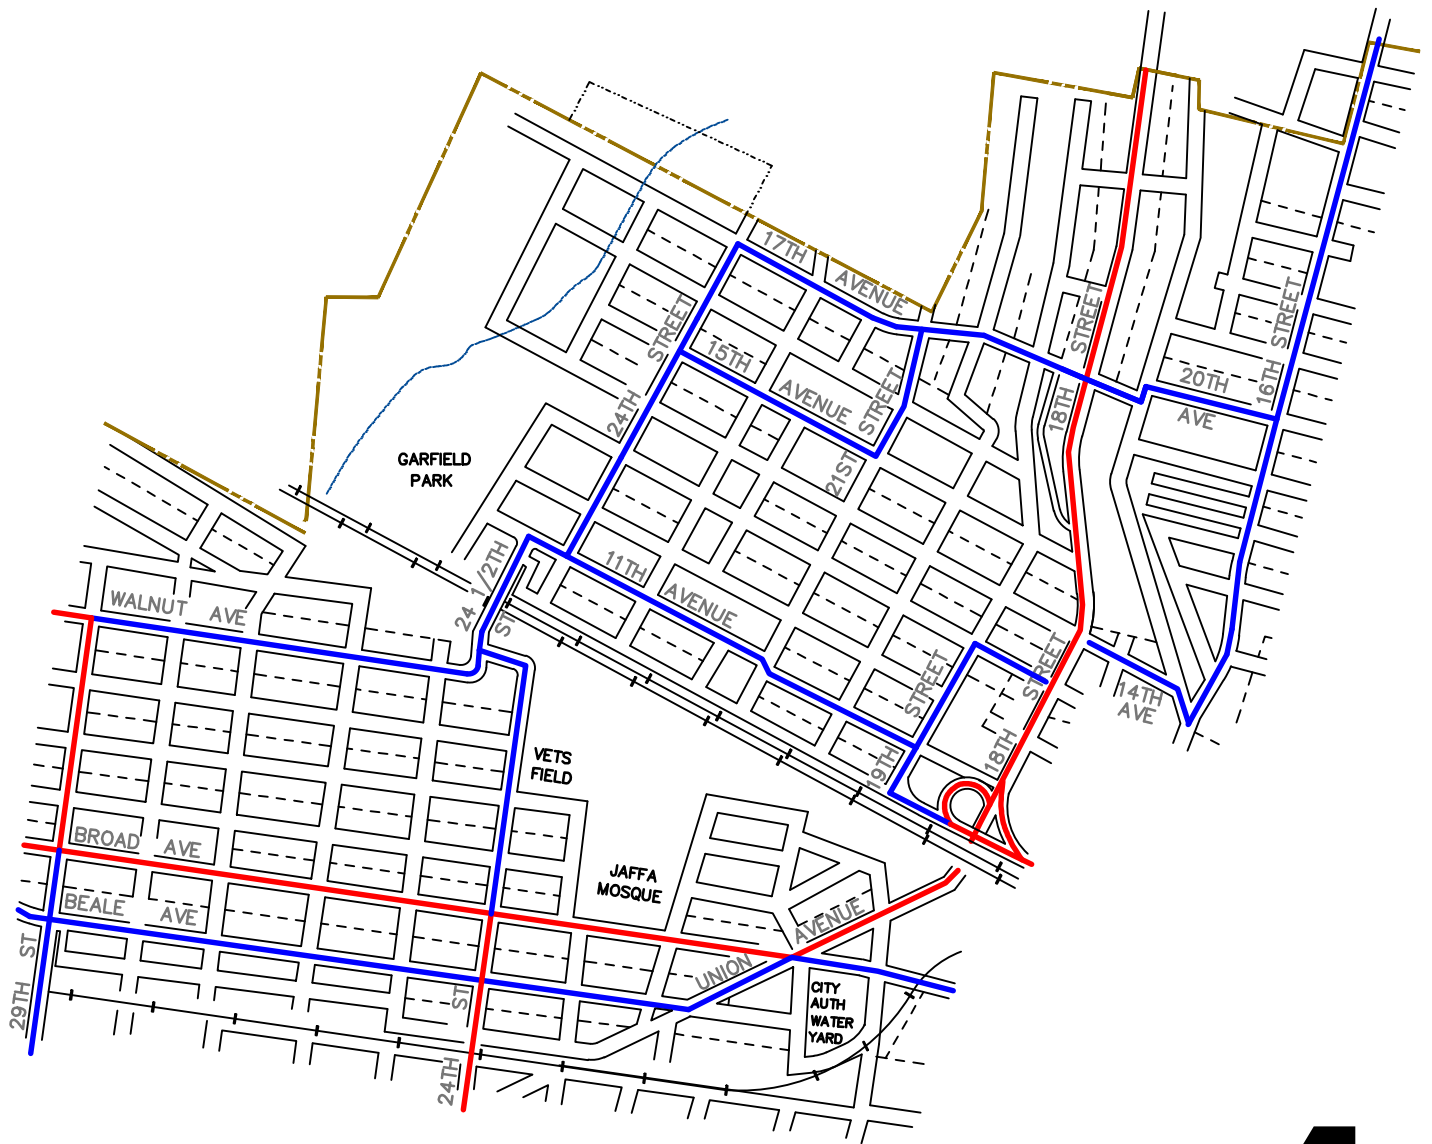

SNOW EMERGENCY ROUTES

- STATE PLOWING
- CITY PLOWING

16th Street to 29th Street
RR to City Line West Side