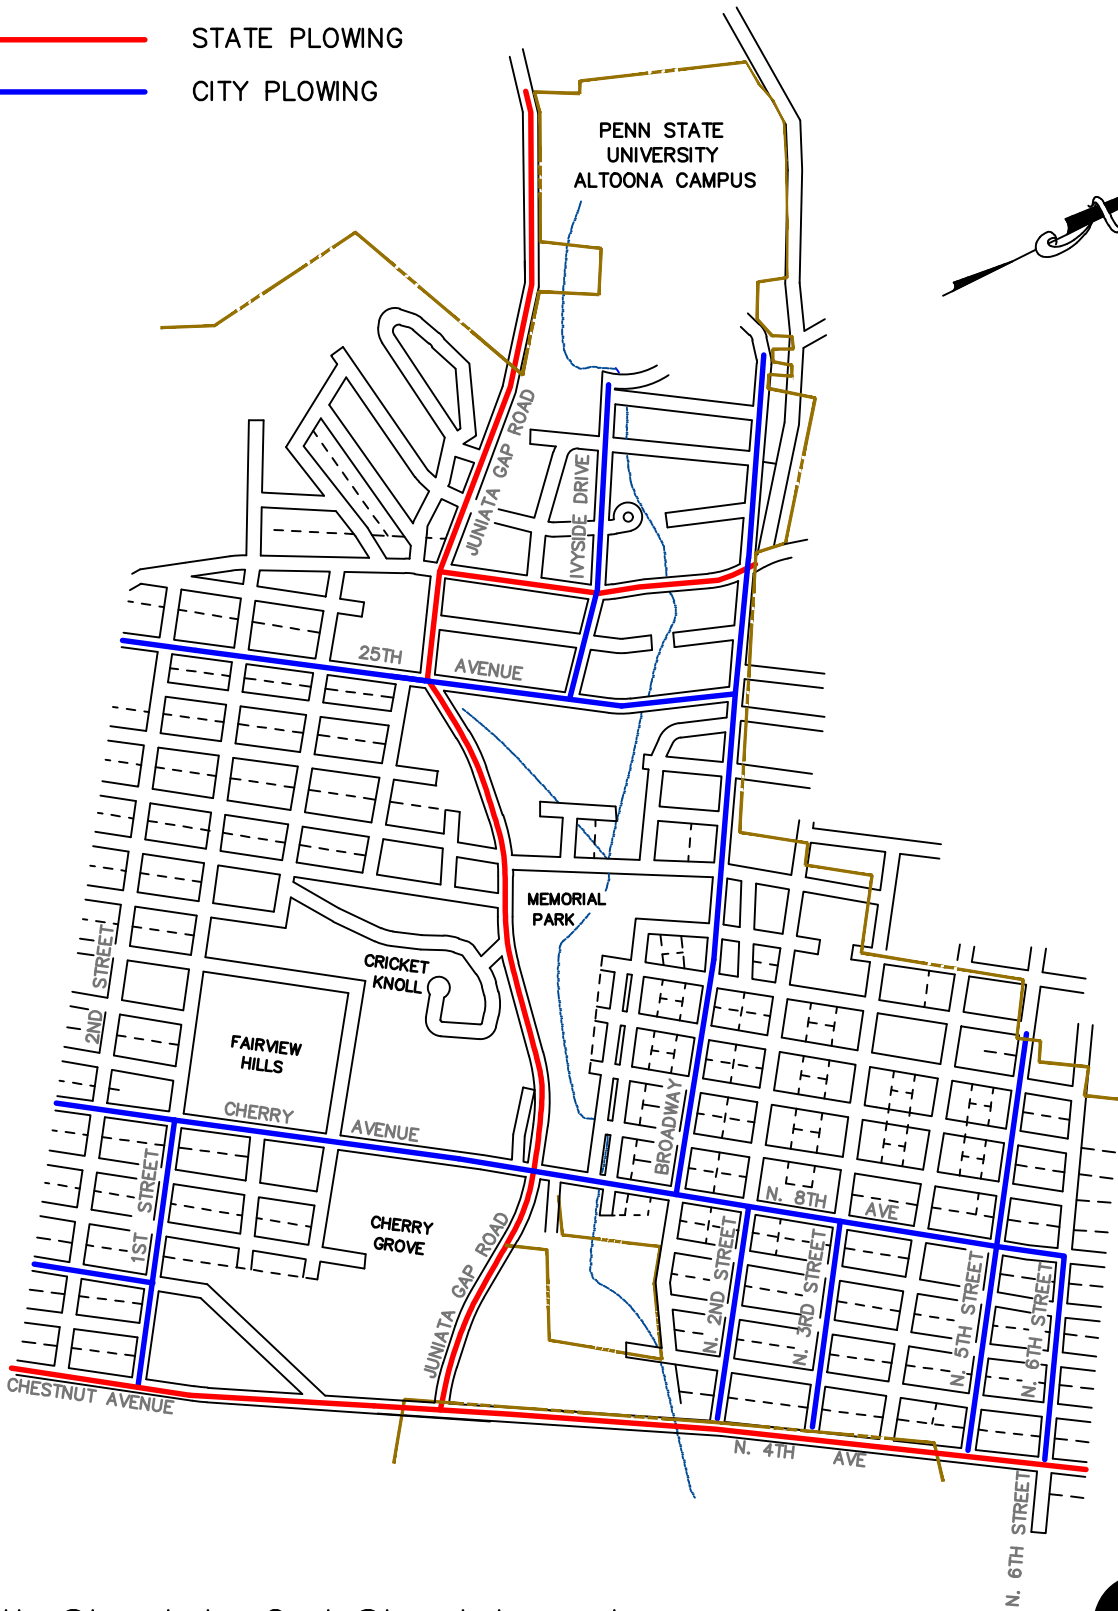

SNOW EMERGENCY ROUTES

- STATE PLOWING
- CITY PLOWING

N. 8th Street to 2nd Street Logantown
N. 4th Avenue/Chestnut Avenue to City Line